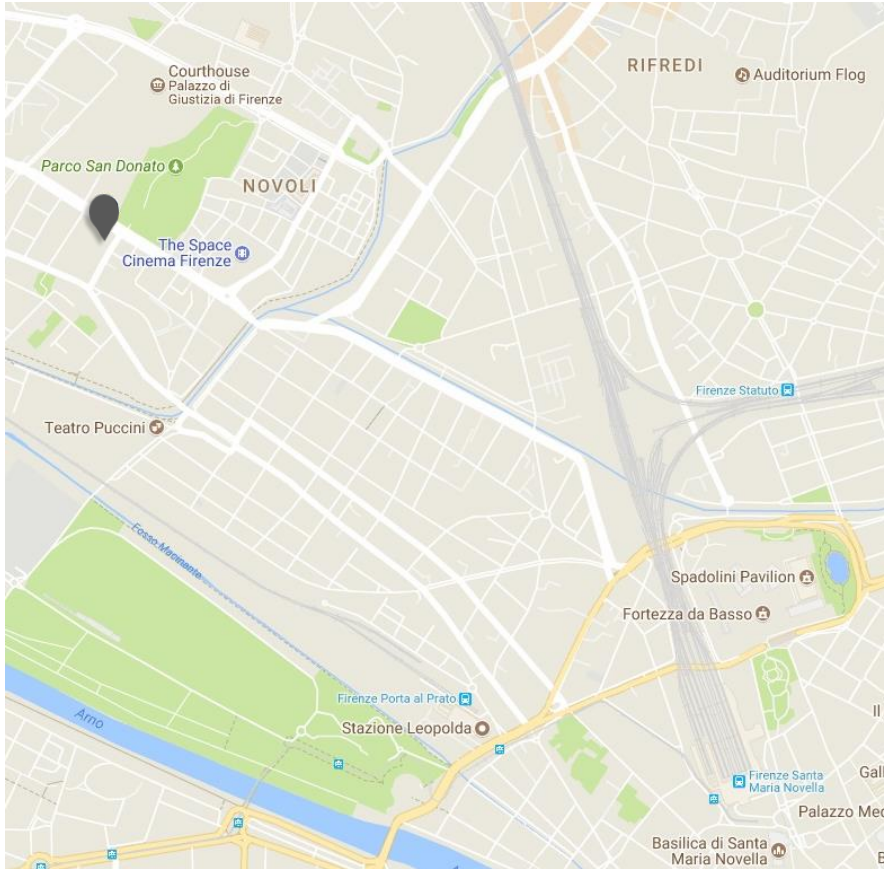

STARHOTELS®

PREMIUM

Tuscany

FIRENZE

Tuscany

FIRENZE

Timeless Tuscan charm

Its perfect blend of elegance and comfort and a strategic location in the heart of Florence's business district makes the Starhotels Tuscany the ideal choice for travellers aiming to mix business with pleasure. The hotel's 102 elegant rooms and suites have all been recently refurbished in a contemporary, refined style. The Assaggi by Eataly restaurant offers the finest examples of traditional local cuisine, while the welcoming bar is the ideal venue for a coffee, a light lunch or a cocktail. Guests will appreciate the secure parking and the fitness room.

Tuscany

FIRENZE

Location

Located in the modern business district in the north of Florence. Thanks to the new line 2 of the tramvia, which stops in front of the hotel (stop Novoli Regione Toscana), the historic centre, the Santa Maria Novella railway station and the Vespucci (Peretola) airport can be reached in a few minutes

Distances

Railway Station: km 3

Highway: km 3

Airport: Peretola Km 3

Fairground: km 2

Via di Novoli, 59 - 50127 Firenze - ITALY

T +39 055 431441 F +39 055 4378257

tuscany.fi@starhotels.it